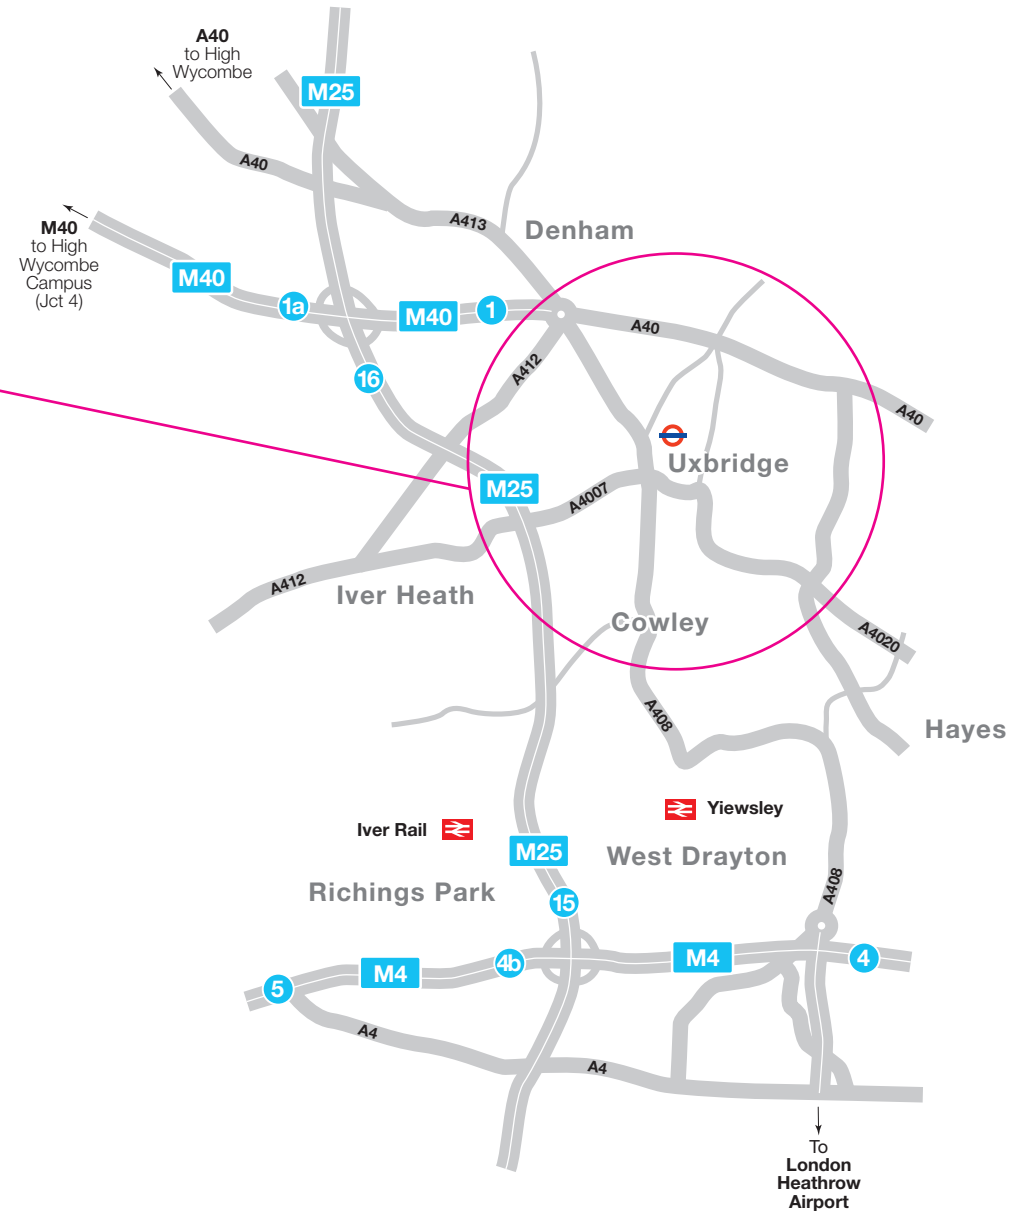

# Uxbridge Campus

106 Oxford Road  
Uxbridge  
Middlesex UB8 1NA

## By tube

Metropolitan or Piccadilly Line to Uxbridge. The campus is approximately five minutes' walk, and quarter of a mile from the station.

## By bus

The campus is approximately five minutes' walk from the tube and bus station.

More information can be obtained from Traveline on 0871 200 2233

**bucks**  
new university