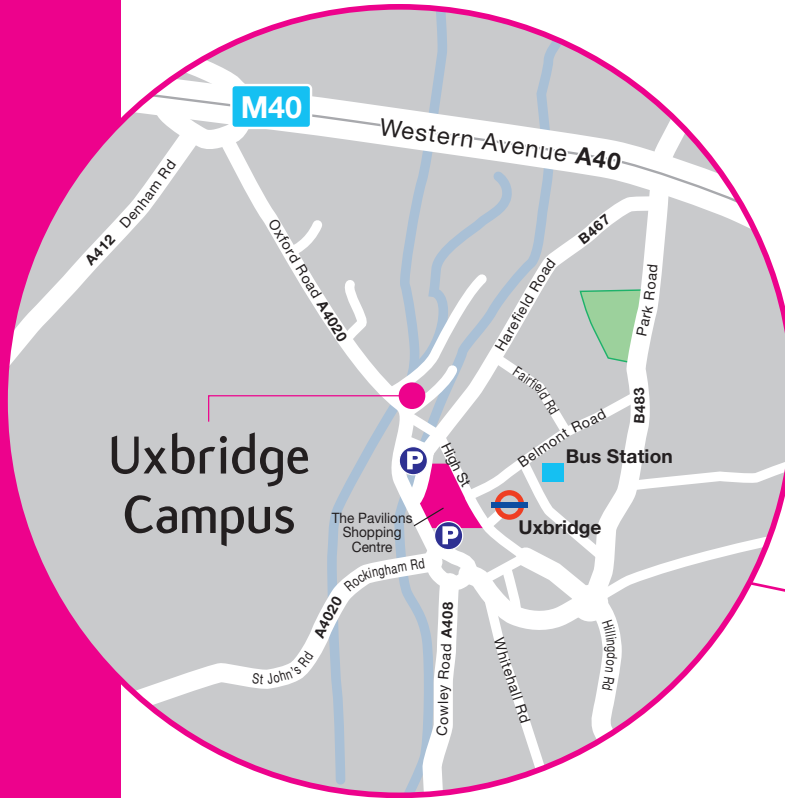

# Uxbridge Campus

106 Oxford Road  
Uxbridge  
Middlesex UB8 1NA

## By tube

Metropolitan or Piccadilly Line to Uxbridge. The campus is approximately five minutes' walk, and quarter of a mile from the station.

## By bus

The campus is approximately five minutes' walk from the tube and bus station.

More information can be obtained from Traveline on 0871 200 2233

**bucks**  
new university

# Uxbridge Campus